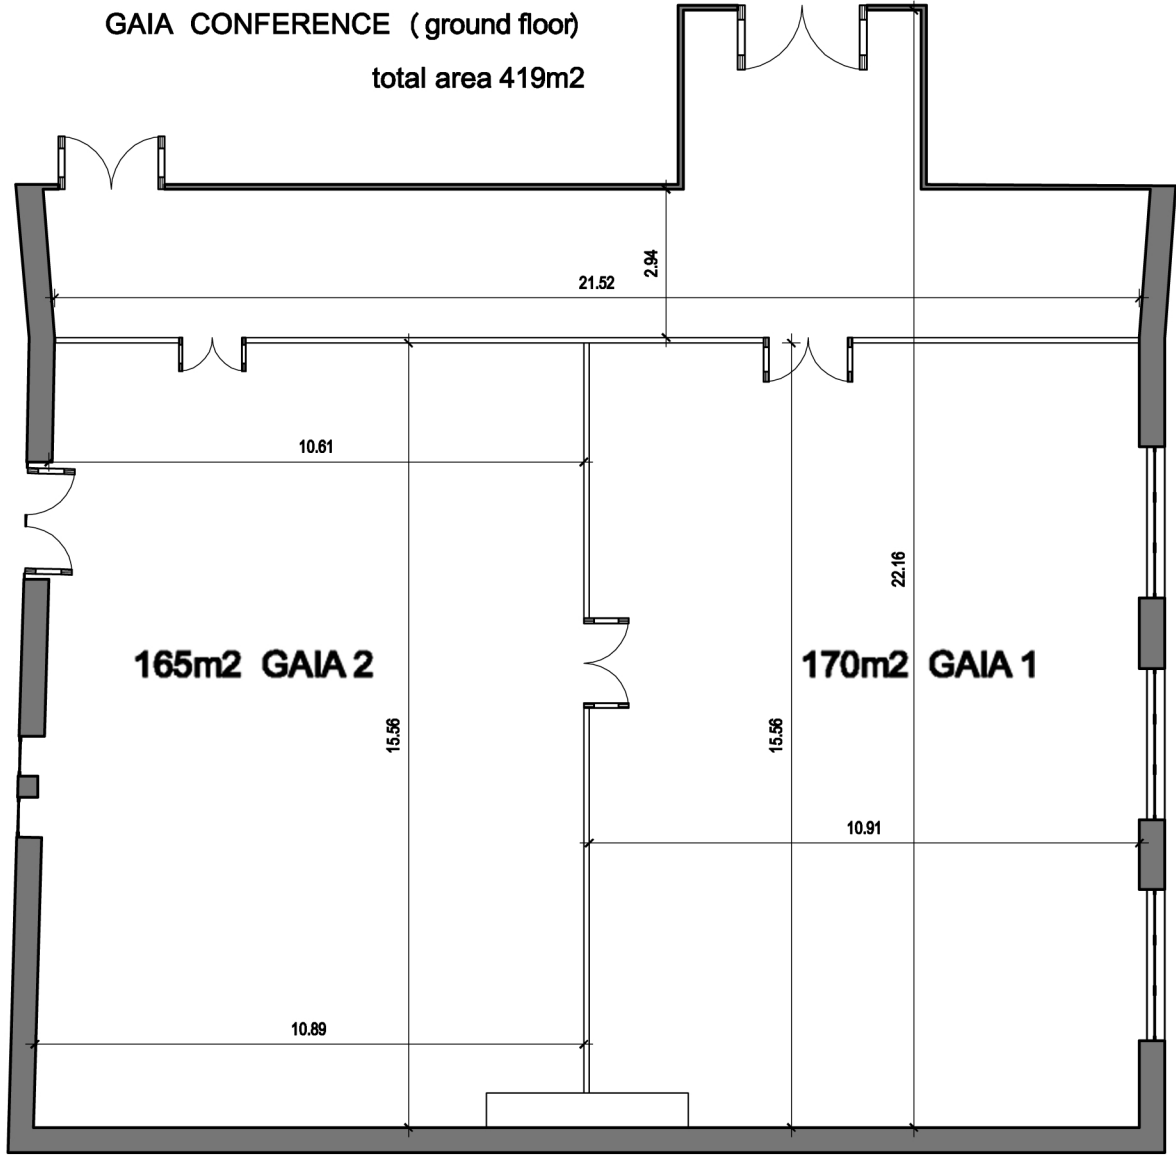

**GAIA CONFERENCE (ground floor)**  
**total area 419m<sup>2</sup>**

SCALE 1:150